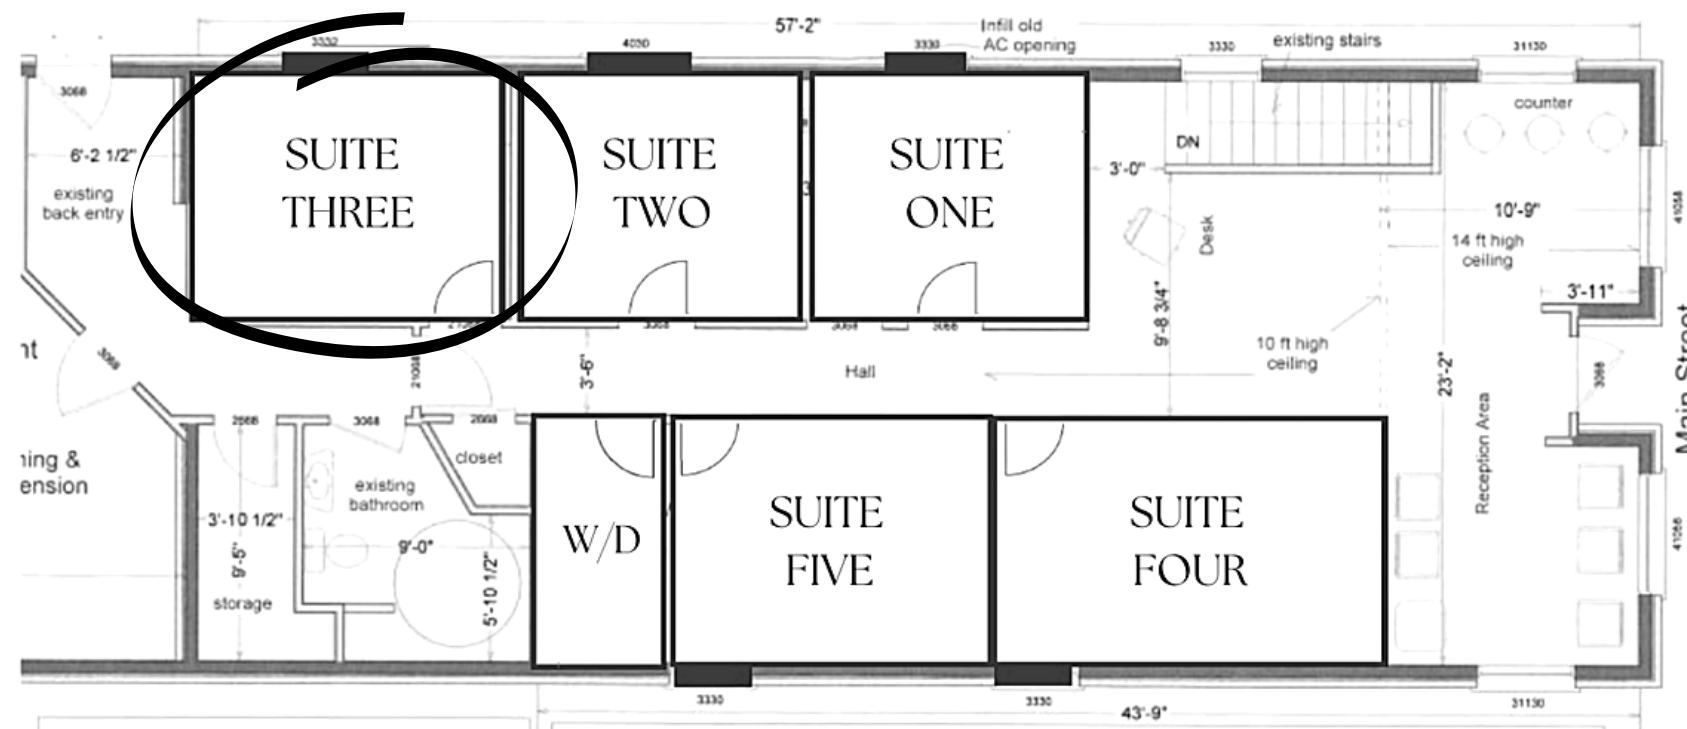

SUITE THREE

\$200 Weekly | \$870 Monthly

12'6" x 9'7"

*Measurements are approximations

Secure private suite entrances

Window in each suite

Personalized branding on suite door

Appropriate air exchange functions to ensure comfort

Densely insulated for sound protection

Ability to share suite

Internet and utilities included