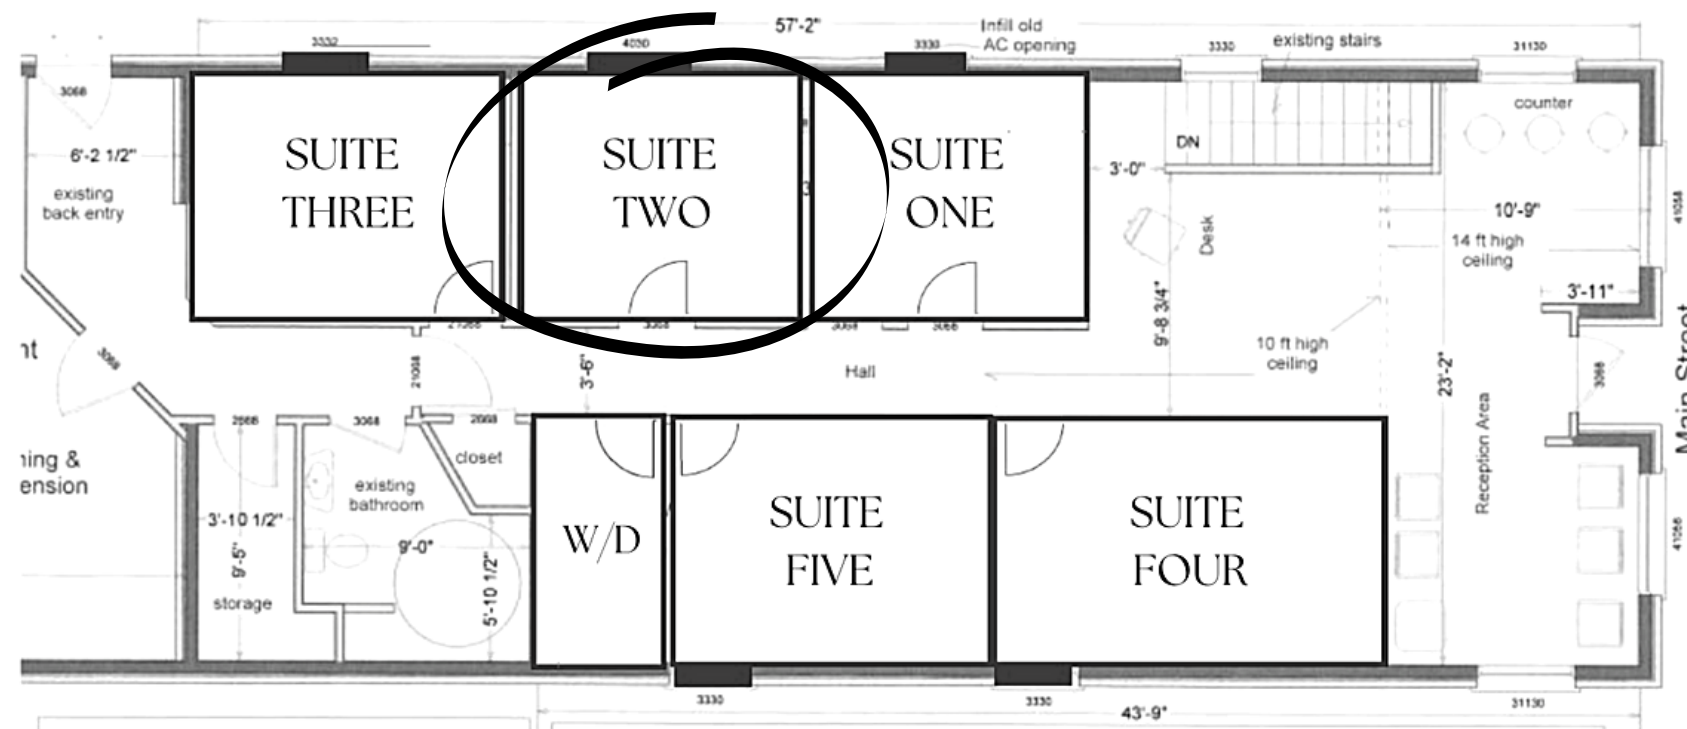

SUITE TWO

\$250 Weekly | \$1080 Monthly

11'3/4" x 9'7"

*Measurements are approximations

Secure private suite entrances

Window in each suite

Personalized branding on suite door

Appropriate air exchange functions to ensure comfort

Densely insulated for sound protection

Ability to share suite

Internet and utilities included