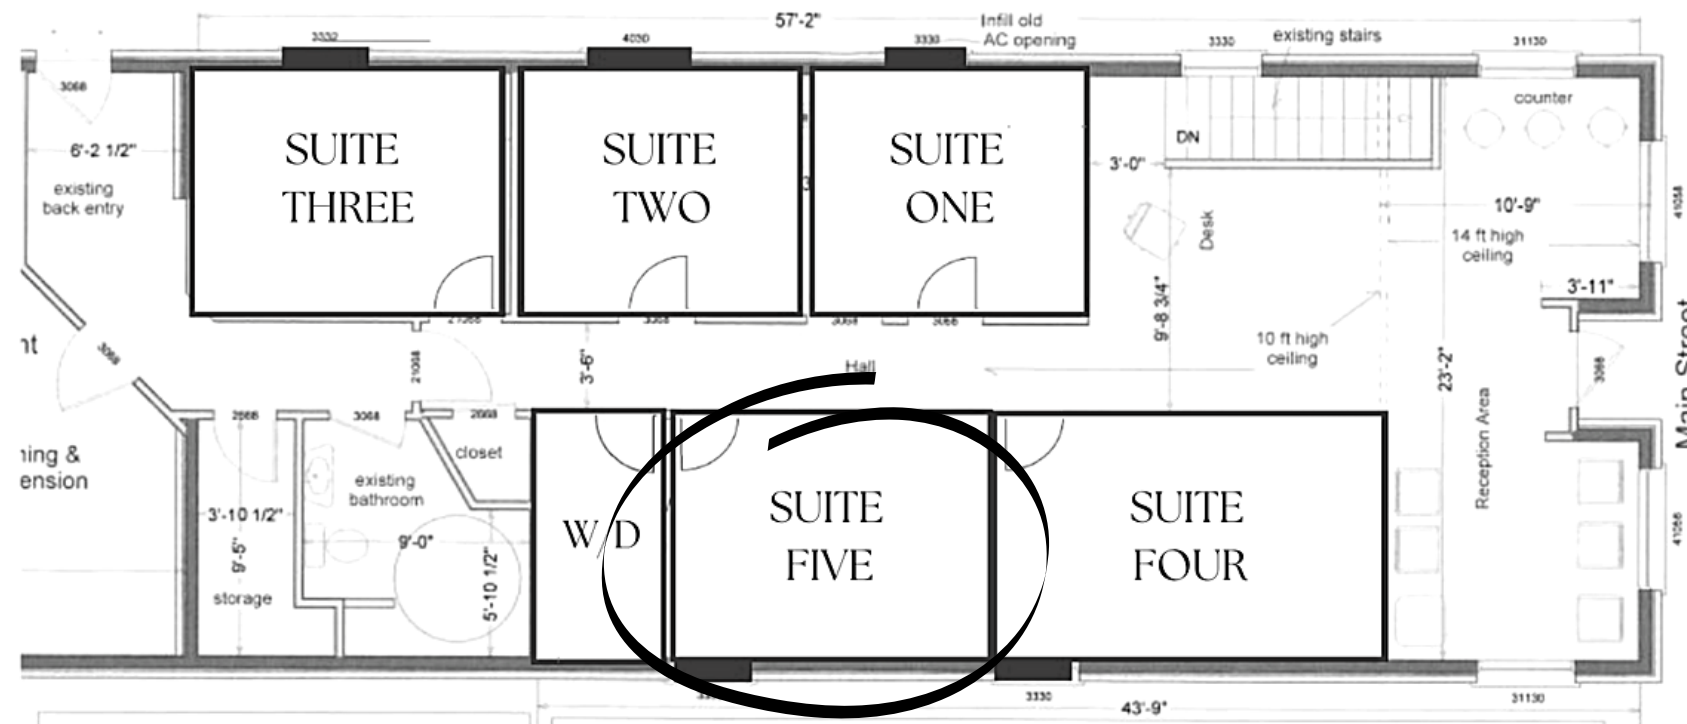

# SUITE FIVE

\$250 Weekly | \$1080 Monthly

11'2" x 9'6"

\*Measurements are approximations

Secure private suite entrances

Window in each suite

Personalized branding on suite door

Appropriate air exchange functions to ensure comfort

Densely insulated for sound protection

Ability to share suite

Internet and utilities included