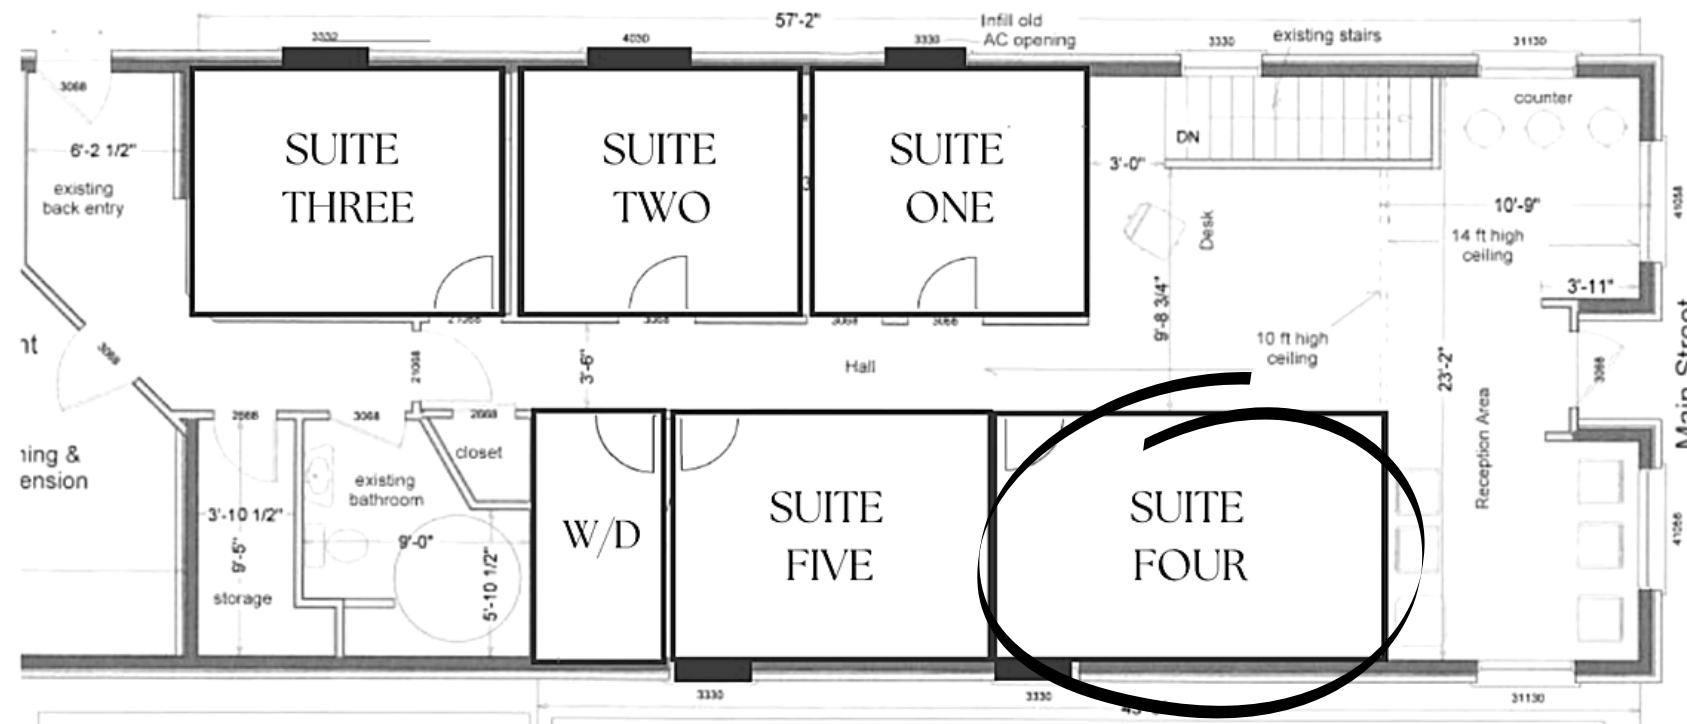

SUITE FOUR

\$330 Weekly | \$1430 Monthly

15'10" x 9'6"

*Measurements are approximations

Secure private suite entrances

Window in each suite

Personalized branding on suite door

Appropriate air exchange functions to ensure comfort

Densely insulated for sound protection

Ability to share suite

Internet and utilities included