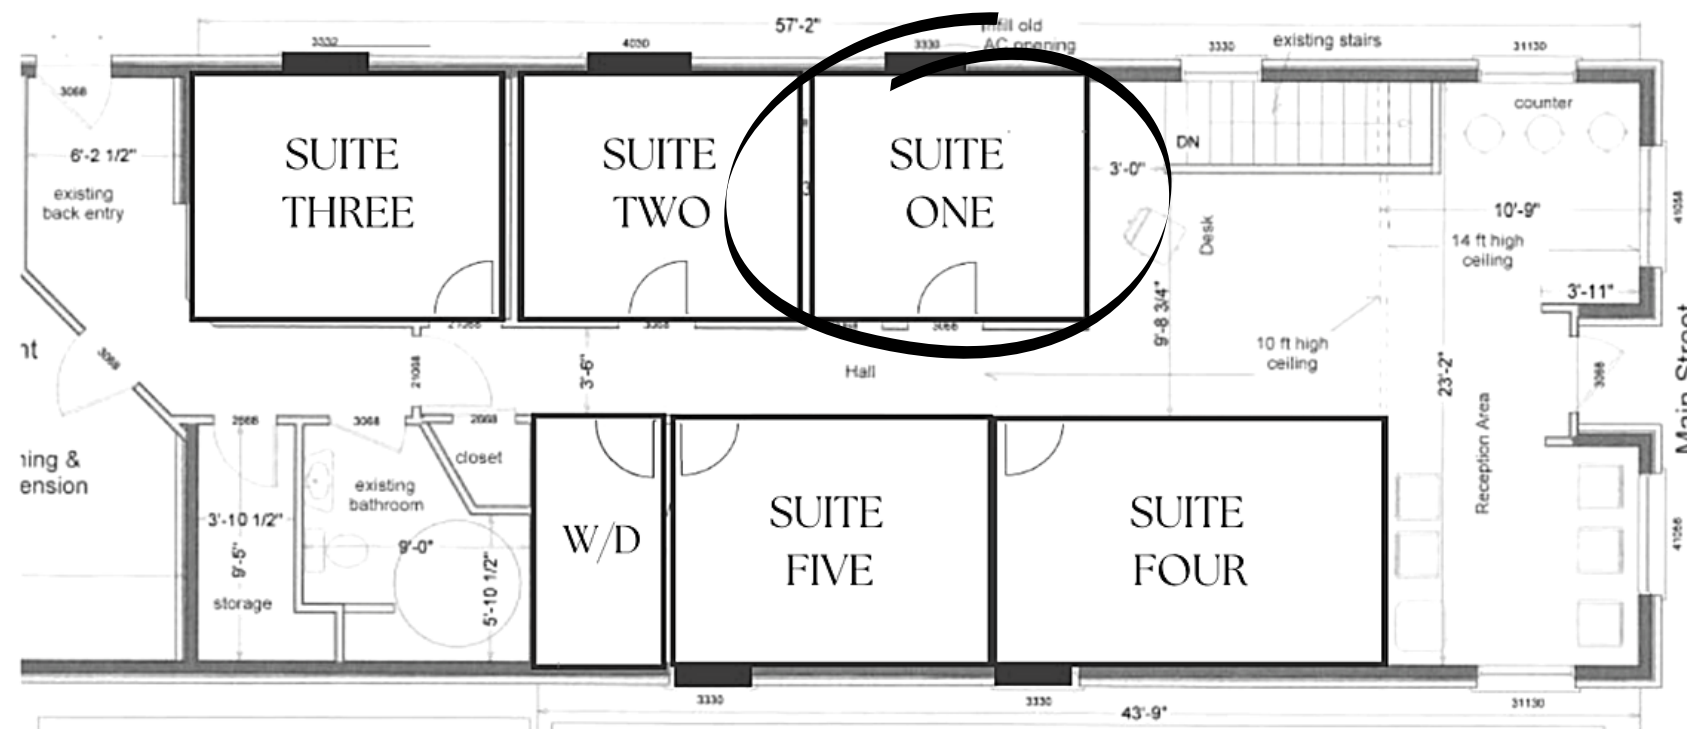

# SUITE ONE

\$200 Weekly | \$870 Monthly

11'3/4" x 9'7"

\*Measurements are approximations

Secure private suite entrances

Window in each suite

Personalized branding on suite door

Appropriate air exchange functions to ensure comfort

Densely insulated for sound protection

Ability to share suite

Internet and utilities included