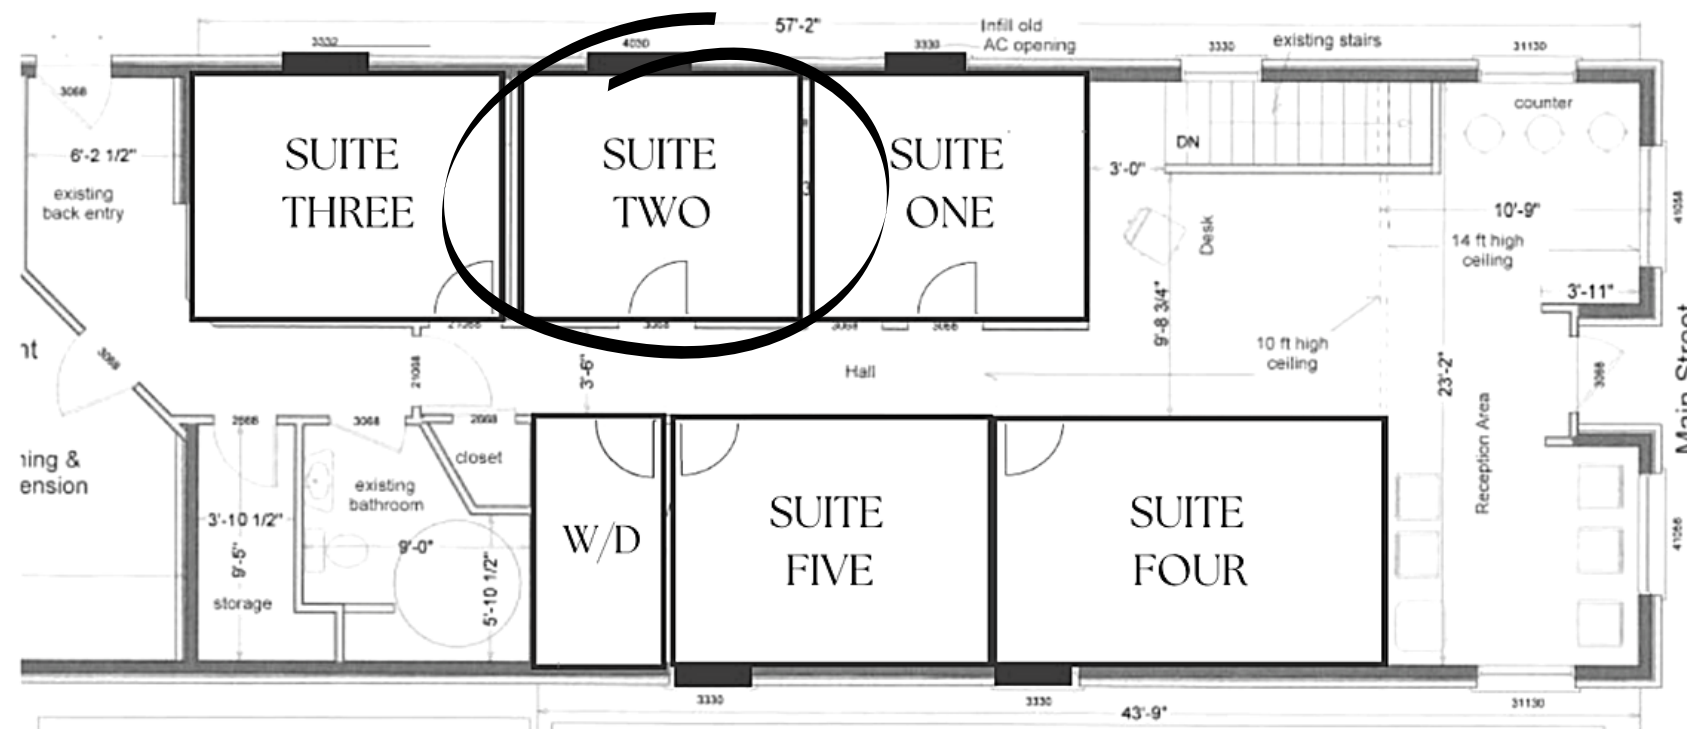

# SUITE TWO

\$200 Weekly | \$870 Monthly

11'3/4" x 9'7"

\*Measurements are approximations

Secure private suite entrances

Window in each suite

Personalized branding on suite door

Appropriate air exchange functions to ensure comfort

Densely insulated for sound protection

Ability to share suite

Internet and utilities included