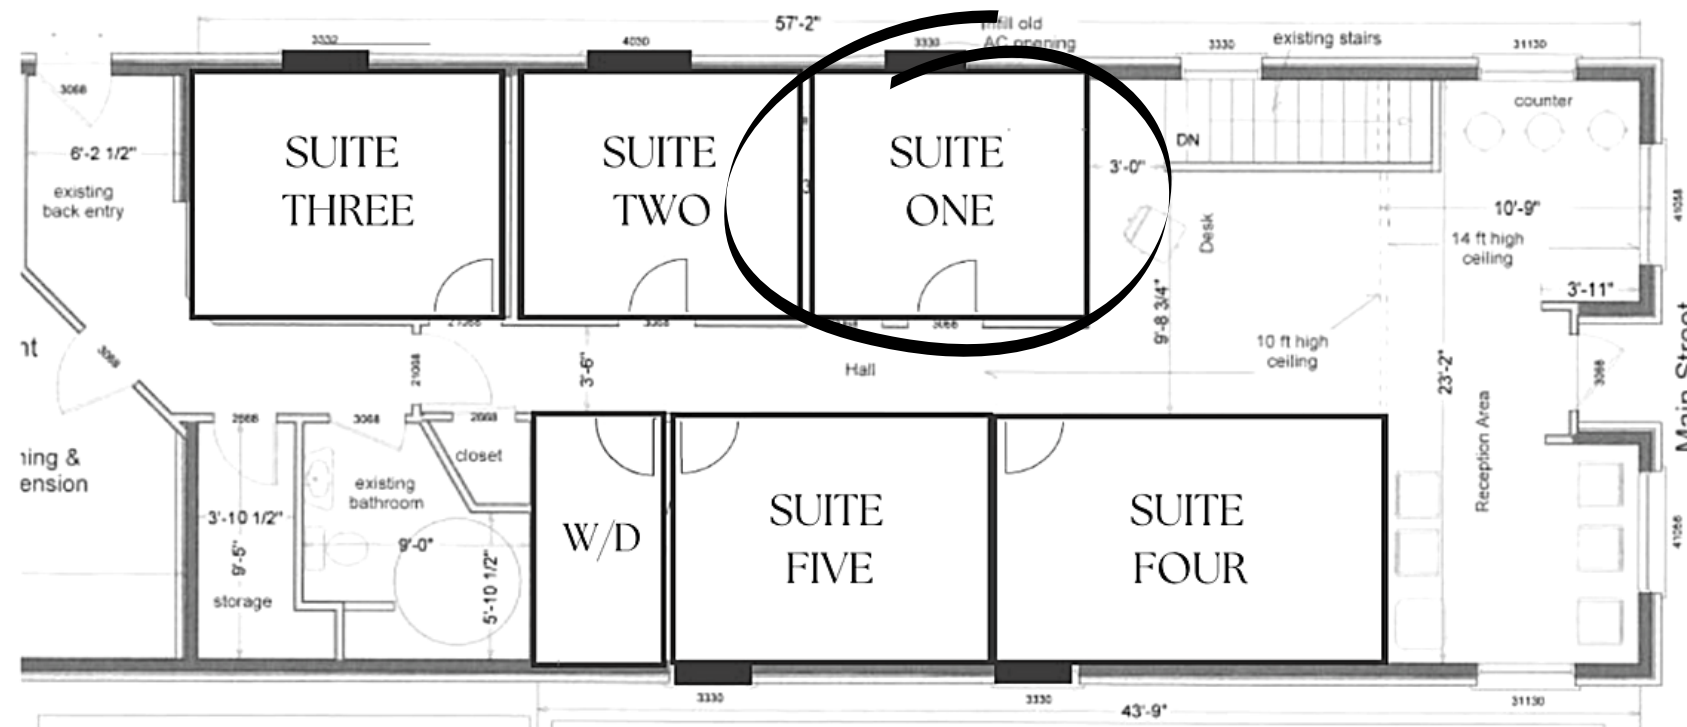

# SUITE ONE

\$250 Weekly | \$1080 Monthly

11'3/4" x 9'7"

\*Measurements are approximations

Secure private suite entrances

Window in each suite

Personalized branding on suite door

Appropriate air exchange functions to ensure comfort

Densely insulated for sound protection

Ability to share suite

Internet and utilities included